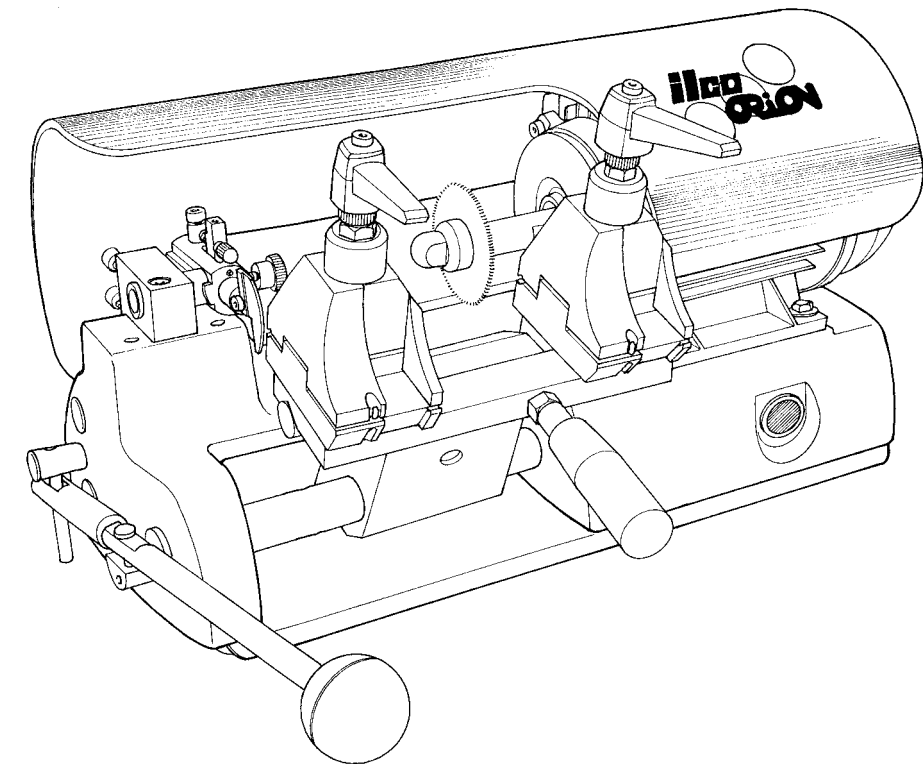

HALLEY ВКА 2000

230V/50Hz

Схема и списък на резервни части
Exploded drawing and spare parts list
Disegno esploso e lista dei ricambi
Explosionszeichnung und Ersatzteilliste
Dessin éclaté et liste de rechanges

D420640XA Версия 1.0

IMPORTANT NOTE!

The exploded drawing illustrates all the components of the key-cutting machine. Only those marked with a numerical code are spare parts. All the other components shown in the drawing without numbers are simply illustrative.