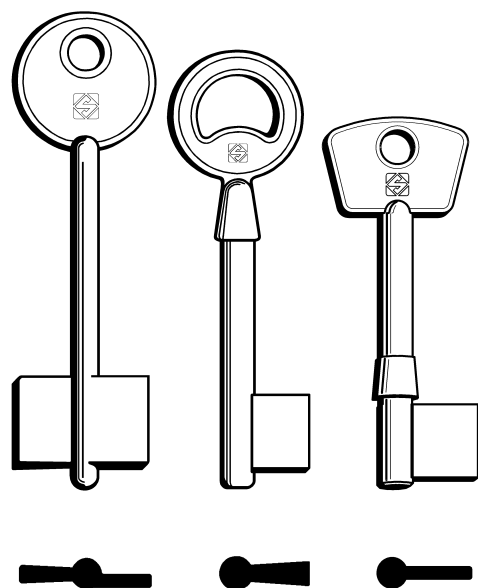

D731338ZB

Technica UK carriage
Set carrello Technica UK
Technica UK Schlitten
Chariot Technica UK
Carro Technica UK