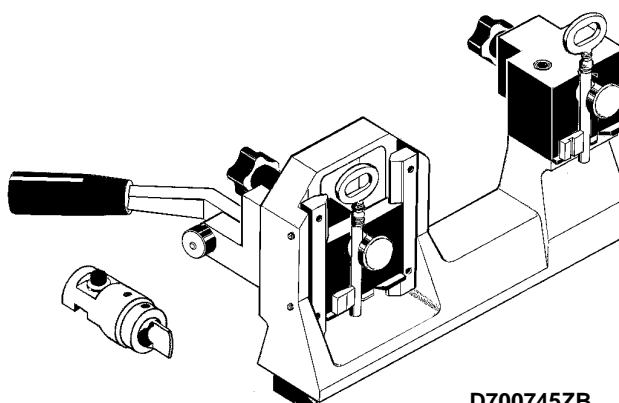

D700745ZB

CS carriage
Carrello CS
CS Schlitten
Chariot CS
Carro CS