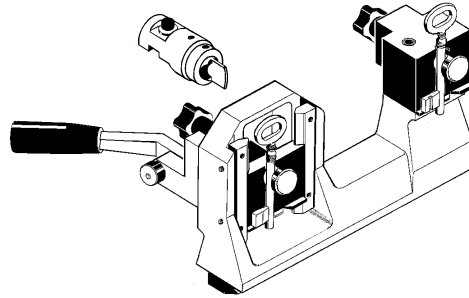

D700745ZB

CS carriage
Carrello CS
CS Schlitten
Chariot CS
Carro CS